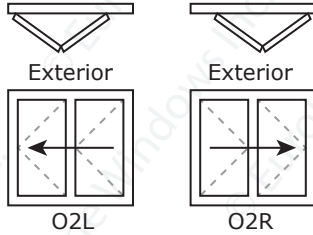

FOLDING DOOR CONFIGURATIONS

Panels fold to EXTERIOR - As seen from EXTERIOR

-  or  indicates active Atlanta QuickLatch handle set with keylock
 Other configurations have VivoShort handles on interior only; doors cannot be accessed from exterior
 For exterior locking and access options on non-QL configurations, consult your sales representative
- Maximum 7 panels stacking one way
- Frames over 20' wide will have connections
- Sizes are heel sizes; add 1" to width and height for RO dimensions

1
P
A
N
E
L

2
P
A
N
E
L

3
P
A
N
E
L

	Min. W	Max. Width at given Height		
		Any H	47"-107"	108"-113"
1-panel	35"	47"	43"	41"
2-panel	65"	89"	83"	79"
3-panel	95"	131"	123"	119"

**EuroLine
Windows INC.**

FOLDING DOOR CONFIGURATIONS