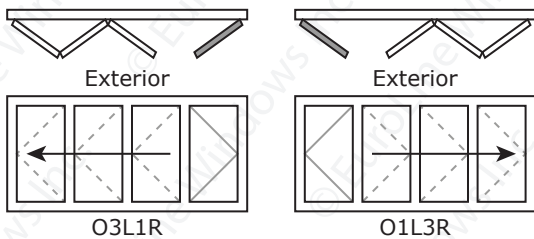

FOLDING DOOR CONFIGURATIONS

Panels fold to EXTERIOR - As seen from EXTERIOR

-  or  indicates active Atlanta QuickLatch handle set with keylock
 Other configurations have VivoShort handles on interior only; doors cannot be accessed from exterior
 For exterior locking and access options on non-QL configurations, consult your sales representative
- Maximum 7 panels stacking one way
- Frames over 20' wide will have connections
- Sizes are heel sizes; add 1" to width and height for RO dimensions

1
P
A
N
E
L

2
P
A
N
E
L

3
P
A
N
E
L

	Min. W	Max. Width at given Height		
		Any H	47"-107"	108"-113"
1-panel	35"	47"	43"	41"
2-panel	65"	89"	83"	79"
3-panel	95"	131"	123"	119"

**EuroLine
Windows INC.**

FOLDING DOOR CONFIGURATIONS

Panels fold to EXTERIOR - As seen from EXTERIOR

4
P
A
N
E
L

5
P
A
N
E
L

	Min. W	Max. Width at given Height		
	Any H	47"-107"	108"-113"	114"-119"
4-panel	125"	173"	163"	155"
5-panel	155"	215"	203"	191"

FOLDING DOOR CONFIGURATIONS