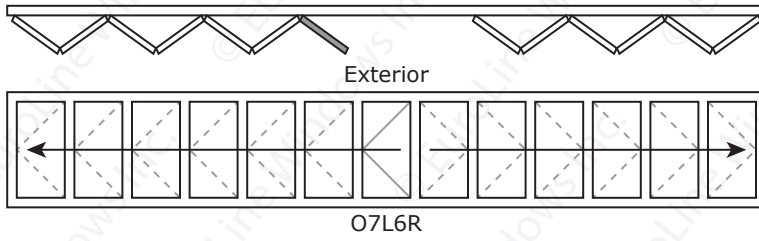

**EuroLine
Windows INC.**

FOLDING DOOR CONFIGURATIONS

Panels fold to EXTERIOR - As seen from EXTERIOR

13
P
A
N
E
L

14
P
A
N
E
L