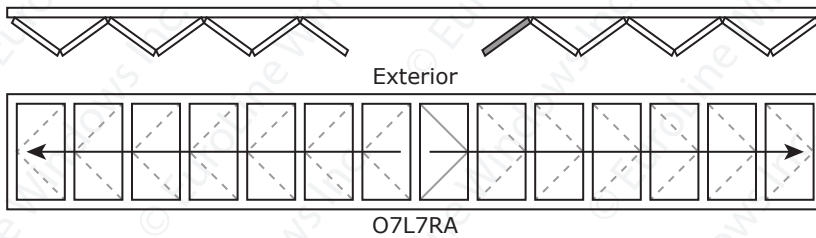

Min. W	Max. Width at given Height		
	Any H	47"-107"	108"-113"	114"-119"
13-panel	395"	551"	523"	497"
14-panel	425"	593"	563"	535"