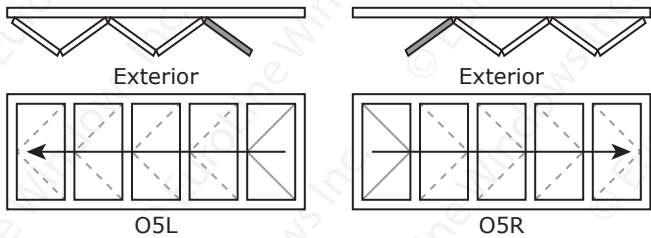

FOLDING DOOR CONFIGURATIONS

Panels fold to EXTERIOR - As seen from EXTERIOR

-  or  indicates active Atlanta QuickLatch handle set with keylock
 Other configurations have VivoShort handles on interior only; doors cannot be accessed from exterior
 For exterior locking and access options on non-QL configurations, consult your sales representative
- Maximum 7 panels stacking one way
- Frames over 20' wide will have connections
- Sizes are heel sizes; add 1" to width and height for RO dimensions

1
P
A
N
E
L

2
P
A
N
E
L

3
P
A
N
E
L

	Min. W	Max. Width at given Height		
		Any H	47"-107"	108"-113"
1-panel	35"	47"	43"	41"
2-panel	65"	89"	83"	79"
3-panel	95"	131"	123"	119"

**EuroLine
Windows INC.**

FOLDING DOOR CONFIGURATIONS

Panels fold to EXTERIOR - As seen from EXTERIOR

4
P
A
N
E
L

5
P
A
N
E
L

	Min. W	Max. Width at given Height		
	Any H	47"-107"	108"-113"	114"-119"
4-panel	125"	173"	163"	155"
5-panel	155"	215"	203"	191"

FOLDING DOOR CONFIGURATIONS