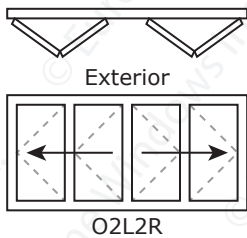

FOLDING DOOR CONFIGURATIONS

Panels fold to EXTERIOR - As seen from EXTERIOR

-  or  indicates active Atlanta QuickLatch handle set with keylock
 Other configurations have VivoShort handles on interior only; doors cannot be accessed from exterior
 For exterior locking and access options on non-QL configurations, consult your sales representative
- Maximum 7 panels stacking one way
- Frames over 20' wide will have connections
- Sizes are heel sizes; add 1" to width and height for RO dimensions

1
P
A
N
E
L

2
P
A
N
E
L

3
P
A
N
E
L

	Min. W	Max. Width at given Height		
		Any H	47"-107"	108"-113"
1-panel	35"	47"	43"	41"
2-panel	65"	89"	83"	79"
3-panel	95"	131"	123"	119"

**EuroLine
Windows INC.**

FOLDING DOOR CONFIGURATIONS

Panels fold to EXTERIOR - As seen from EXTERIOR

4
P
A
N
E
L

5
P
A
N
E
L

	Min. W	Max. Width at given Height		
	Any H	47"-107"	108"-113"	114"-119"
4-panel	125"	173"	163"	155"
5-panel	155"	215"	203"	191"

FOLDING DOOR CONFIGURATIONS