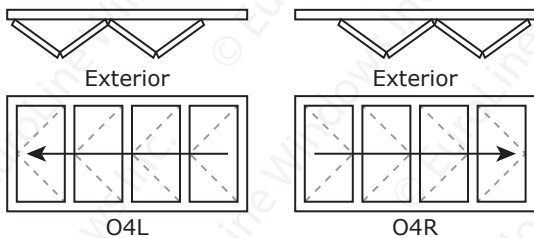

FOLDING DOOR CONFIGURATIONS

Panels fold to EXTERIOR - As seen from EXTERIOR

-  or  indicates active Atlanta QuickLatch handle set with keylock
 Other configurations have VivoShort handles on interior only; doors cannot be accessed from exterior
 For exterior locking and access options on non-QL configurations, consult your sales representative
- Maximum 7 panels stacking one way
- Frames over 20' wide will have connections
- Sizes are heel sizes; add 1" to width and height for RO dimensions

1
P
A
N
E
L

2
P
A
N
E
L

3
P
A
N
E
L

	Min. W	Max. Width at given Height		
		Any H	47"-107"	108"-113"
1-panel	35"	47"	43"	41"
2-panel	65"	89"	83"	79"
3-panel	95"	131"	123"	119"

**EuroLine
Windows INC.**

FOLDING DOOR CONFIGURATIONS

Panels fold to EXTERIOR - As seen from EXTERIOR

4
P
A
N
E
L

5
P
A
N
E
L

	Min. W	Max. Width at given Height		
	Any H	47"-107"	108"-113"	114"-119"
4-panel	125"	173"	163"	155"
5-panel	155"	215"	203"	191"

FOLDING DOOR CONFIGURATIONS