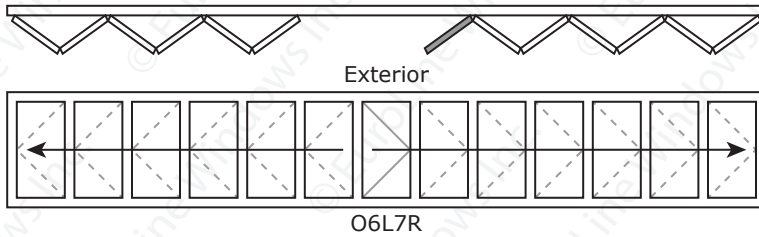

**EuroLine
Windows INC.**

FOLDING DOOR CONFIGURATIONS

Panels fold to EXTERIOR - As seen from EXTERIOR

13
P
A
N
E
L

14
P
A
N
E
L