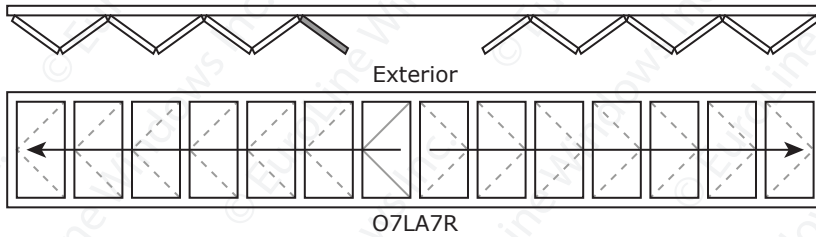

Min. W	Max. Width at given Height		
	Any H	47"-107"	108"-113"	114"-119"
13-panel	395"	551"	523"	497"
14-panel	425"	593"	563"	535"