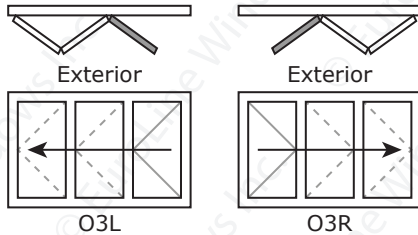

FOLDING DOOR CONFIGURATIONS

Panels fold to EXTERIOR - As seen from EXTERIOR

-  or  indicates active Atlanta QuickLatch handle set with keylock
 Other configurations have VivoShort handles on interior only; doors cannot be accessed from exterior
 For exterior locking and access options on non-QL configurations, consult your sales representative
- Maximum 7 panels stacking one way
- Frames over 20' wide will have connections
- Sizes are heel sizes; add 1" to width and height for RO dimensions

1
P
A
N
E
L

2
P
A
N
E
L

3
P
A
N
E
L

	Min. W	Max. Width at given Height		
		Any H	47"-107"	108"-113"
1-panel	35"	47"	43"	41"
2-panel	65"	89"	83"	79"
3-panel	95"	131"	123"	119"

**EuroLine
Windows INC.**

FOLDING DOOR CONFIGURATIONS