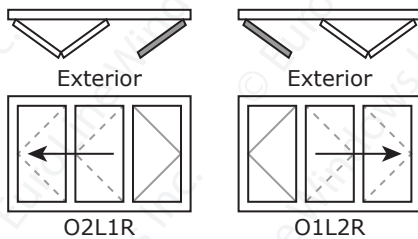

Min. W	Max. Width at given Height			
		Any H	47"-107"	108"-113"	114"-119"
1-panel	35"	47"	43"	41"	
2-panel	65"	89"	83"	79"	
3-panel	95"	131"	123"	119"