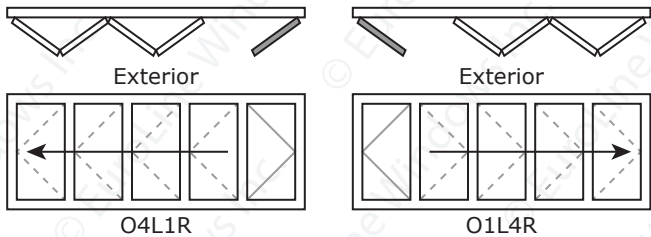

FOLDING DOOR CONFIGURATIONS

Panels fold to EXTERIOR - As seen from EXTERIOR

-  or  indicates active Atlanta QuickLatch handle set with keylock
 Other configurations have VivoShort handles on interior only; doors cannot be accessed from exterior
 For exterior locking and access options on non-QL configurations, consult your sales representative
- Maximum 7 panels stacking one way
- Frames over 20' wide will have connections
- Sizes are heel sizes; add 1" to width and height for RO dimensions

1
P
A
N
E
L

2
P
A
N
E
L

3
P
A
N
E
L

	Min. W	Max. Width at given Height		
		Any H	47"-107"	108"-113"
1-panel	35"	47"	43"	41"
2-panel	65"	89"	83"	79"
3-panel	95"	131"	123"	119"

**EuroLine
Windows INC.**

FOLDING DOOR CONFIGURATIONS

Panels fold to EXTERIOR - As seen from EXTERIOR

4
P
A
N
E
L

5
P
A
N
E
L

	Min. W	Max. Width at given Height		
	Any H	47"-107"	108"-113"	114"-119"
4-panel	125"	173"	163"	155"
5-panel	155"	215"	203"	191"

FOLDING DOOR CONFIGURATIONS