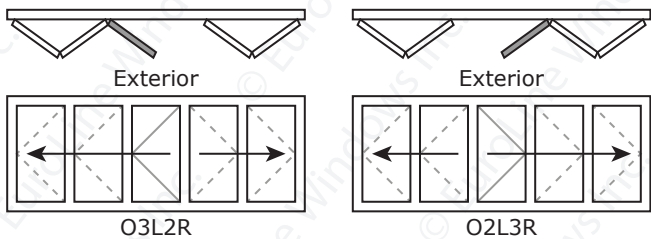

FOLDING DOOR CONFIGURATIONS

Panels fold to EXTERIOR - As seen from EXTERIOR

-  or  indicates active Atlanta QuickLatch handle set with keylock
 Other configurations have VivoShort handles on interior only; doors cannot be accessed from exterior
 For exterior locking and access options on non-QL configurations, consult your sales representative
- Maximum 7 panels stacking one way
- Frames over 20' wide will have connections
- Sizes are heel sizes; add 1" to width and height for RO dimensions

1
P
A
N
E
L

2
P
A
N
E
L

3
P
A
N
E
L

	Min. W	Max. Width at given Height		
		Any H	47"-107"	108"-113"
1-panel	35"	47"	43"	41"
2-panel	65"	89"	83"	79"
3-panel	95"	131"	123"	119"

**EuroLine
Windows INC.**

FOLDING DOOR CONFIGURATIONS

Panels fold to EXTERIOR - As seen from EXTERIOR

4
P
A
N
E
L

5
P
A
N
E
L

	Min. W	Max. Width at given Height		
	Any H	47"-107"	108"-113"	114"-119"
4-panel	125"	173"	163"	155"
5-panel	155"	215"	203"	191"

FOLDING DOOR CONFIGURATIONS