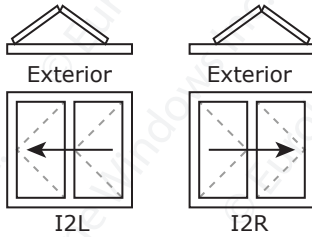

# FOLDING DOOR CONFIGURATIONS

Panels fold to INTERIOR - As seen from EXTERIOR

- ▧ or ▨ indicates active Atlanta QuickLatch handle set with keylock  
Other configurations have VivoShort handles on interior only; doors cannot be accessed from exterior  
For exterior locking and access options on non-QL configurations, consult your sales representative
- Maximum 7 panels stacking one way
- Frames over 20' wide will have connections
- Sizes are heel sizes; add 1" to width and height for RO dimensions

1  
P  
A  
N  
E  
L

2  
P  
A  
N  
E  
L

3  
P  
A  
N  
E  
L

	Min. W	Max. Width at given Height		
	Any H	47"-107"	108"-113"	114"-119"
1-panel	35"	47"	43"	41"
2-panel	65"	89"	83"	79"
3-panel	95"	131"	123"	119"