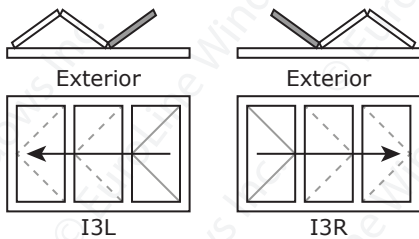

# FOLDING DOOR CONFIGURATIONS

Panels fold to INTERIOR - As seen from EXTERIOR

- ▧ or ▨ indicates active Atlanta QuickLatch handle set with keylock  
Other configurations have VivoShort handles on interior only; doors cannot be accessed from exterior  
For exterior locking and access options on non-QL configurations, consult your sales representative
- Maximum 7 panels stacking one way
- Frames over 20' wide will have connections
- Sizes are heel sizes; add 1" to width and height for RO dimensions

1  
P  
A  
N  
E  
L

2  
P  
A  
N  
E  
L

3  
P  
A  
N  
E  
L

	Min. W	Max. Width at given Height		
	Any H	47"-107"	108"-113"	114"-119"
1-panel	35"	47"	43"	41"
2-panel	65"	89"	83"	79"
3-panel	95"	131"	123"	119"