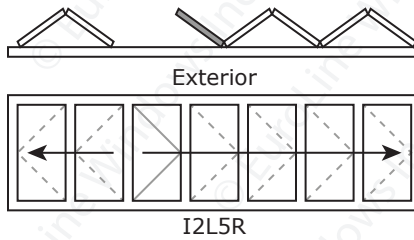

# FOLDING DOOR CONFIGURATIONS

Panels fold to INTERIOR - As seen from EXTERIOR

**6  
P  
A  
N  
E  
L**

	Min. W	Max. Width at given Height		
	Any H	47"-107"	108"-113"	114"-119"
6-panel	185"	257"	243"	231"

# FOLDING DOOR CONFIGURATIONS

Panels fold to INTERIOR - As seen from EXTERIOR

7  
P  
A  
N  
E  
L

	Min. W	Max. Width at given Height		
	Any H	47"-107"	108"-113"	114"-119"
7-panel	215"	299"	283"	269"