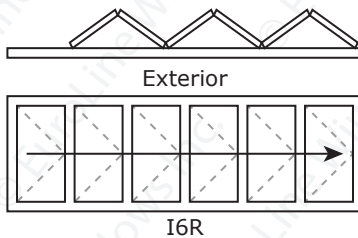

**EuroLine
Windows INC.**

FOLDING DOOR CONFIGURATIONS

Panels fold to INTERIOR - As seen from EXTERIOR

**6
P
A
N
E
L**

	Min. W	Max. Width at given Height		
	Any H	47"-107"	108"-113"	114"-119"
6-panel	185"	257"	243"	231"