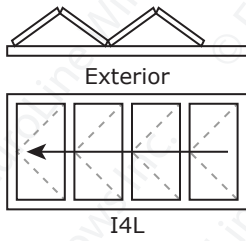

# FOLDING DOOR CONFIGURATIONS

Panels fold to INTERIOR - As seen from EXTERIOR

- ▧ or ▨ indicates active Atlanta QuickLatch handle set with keylock  
Other configurations have VivoShort handles on interior only; doors cannot be accessed from exterior  
For exterior locking and access options on non-QL configurations, consult your sales representative
- Maximum 7 panels stacking one way
- Frames over 20' wide will have connections
- Sizes are heel sizes; add 1" to width and height for RO dimensions

1  
P  
A  
N  
E  
L

2  
P  
A  
N  
E  
L

3  
P  
A  
N  
E  
L

	Min. W	Max. Width at given Height		
	Any H	47"-107"	108"-113"	114"-119"
1-panel	35"	47"	43"	41"
2-panel	65"	89"	83"	79"
3-panel	95"	131"	123"	119"

# FOLDING DOOR CONFIGURATIONS

Panels fold to INTERIOR - As seen from EXTERIOR

4  
P  
A  
N  
E  
L

5  
P  
A  
N  
E  
L

	Min. W	Max. Width at given Height		
	Any H	47"-107"	108"-113"	114"-119"
4-panel	125"	173"	163"	155"
5-panel	155"	215"	203"	191"