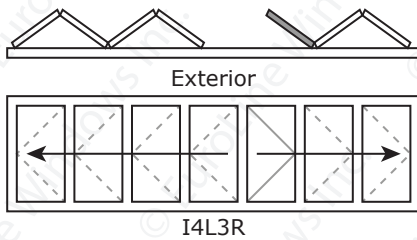

# FOLDING DOOR CONFIGURATIONS

Panels fold to INTERIOR - As seen from EXTERIOR

4  
P  
A  
N  
E  
L

5  
P  
A  
N  
E  
L

	Min. W	Max. Width at given Height		
	Any H	47"-107"	108"-113"	114"-119"
4-panel	125"	173"	163"	155"
5-panel	155"	215"	203"	191"

# FOLDING DOOR CONFIGURATIONS

Panels fold to INTERIOR - As seen from EXTERIOR

**6  
P  
A  
N  
E  
L**

	Min. W	Max. Width at given Height		
	Any H	47"-107"	108"-113"	114"-119"
6-panel	185"	257"	243"	231"

# FOLDING DOOR CONFIGURATIONS

Panels fold to INTERIOR - As seen from EXTERIOR

7  
P  
A  
N  
E  
L

	Min. W	Max. Width at given Height		
	Any H	47"-107"	108"-113"	114"-119"
7-panel	215"	299"	283"	269"