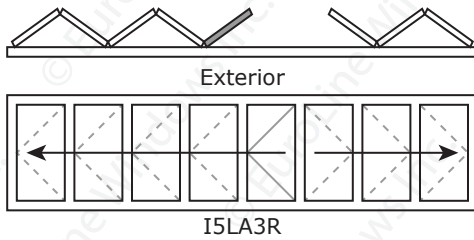

FOLDING DOOR CONFIGURATIONS

Panels fold to INTERIOR - As seen from EXTERIOR

8
P
A
N
E
L

	Min. W	Max. Width at given Height		
	Any H	47"-107"	108"-113"	114"-119"
8-panel	245"	341"	323"	307"