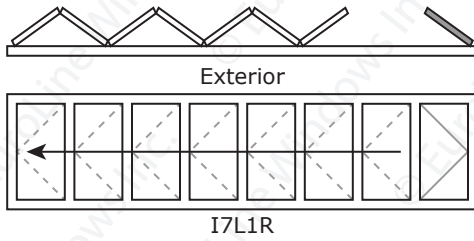

# FOLDING DOOR CONFIGURATIONS

Panels fold to INTERIOR - As seen from EXTERIOR

**6  
P  
A  
N  
E  
L**

	Min. W	Max. Width at given Height		
	Any H	47"-107"	108"-113"	114"-119"
6-panel	185"	257"	243"	231"

# FOLDING DOOR CONFIGURATIONS

Panels fold to INTERIOR - As seen from EXTERIOR

7  
P  
A  
N  
E  
L

	Min. W	Max. Width at given Height		
	Any H	47"-107"	108"-113"	114"-119"
7-panel	215"	299"	283"	269"

## FOLDING DOOR CONFIGURATIONS

Panels fold to INTERIOR - As seen from EXTERIOR

8  
P  
A  
N  
E  
L

	Min. W	Max. Width at given Height		
	Any H	47"-107"	108"-113"	114"-119"
8-panel	245"	341"	323"	307"