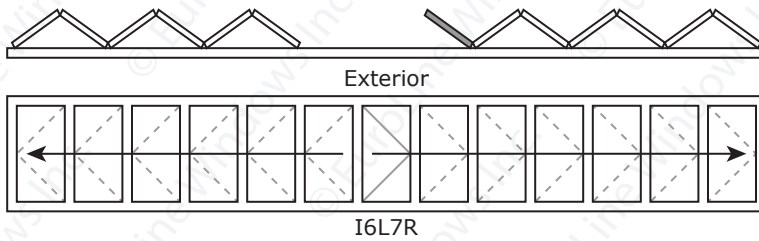

**EuroLine
Windows INC.**

FOLDING DOOR CONFIGURATIONS

Panels fold to INTERIOR - As seen from EXTERIOR

13
P
A
N
E
L

14
P
A
N
E
L