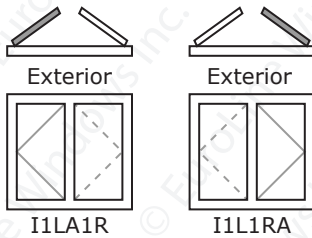

# FOLDING DOOR CONFIGURATIONS

Panels fold to INTERIOR - As seen from EXTERIOR

- ▧ or ▨ indicates active Atlanta QuickLatch handle set with keylock  
Other configurations have VivoShort handles on interior only; doors cannot be accessed from exterior  
For exterior locking and access options on non-QL configurations, consult your sales representative
- Maximum 7 panels stacking one way
- Frames over 20' wide will have connections
- Sizes are heel sizes; add 1" to width and height for RO dimensions

1  
P  
A  
N  
E  
L

2  
P  
A  
N  
E  
L

3  
P  
A  
N  
E  
L

	Min. W	Max. Width at given Height		
	Any H	47"-107"	108"-113"	114"-119"
1-panel	35"	47"	43"	41"
2-panel	65"	89"	83"	79"
3-panel	95"	131"	123"	119"