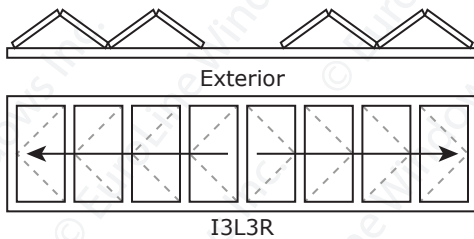

# FOLDING DOOR CONFIGURATIONS

Panels fold to INTERIOR - As seen from EXTERIOR

**6  
P  
A  
N  
E  
L**

	Min. W	Max. Width at given Height		
	Any H	47"-107"	108"-113"	114"-119"
6-panel	185"	257"	243"	231"

# FOLDING DOOR CONFIGURATIONS

Panels fold to INTERIOR - As seen from EXTERIOR

7  
P  
A  
N  
E  
L

	Min. W	Max. Width at given Height		
	Any H	47"-107"	108"-113"	114"-119"
7-panel	215"	299"	283"	269"

## FOLDING DOOR CONFIGURATIONS

Panels fold to INTERIOR - As seen from EXTERIOR

8  
P  
A  
N  
E  
L

	Min. W	Max. Width at given Height		
	Any H	47"-107"	108"-113"	114"-119"
8-panel	245"	341"	323"	307"