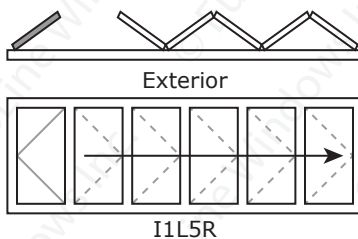

1  
P  
A  
N  
E  
L

2  
P  
A  
N  
E  
L

3  
P  
A  
N  
E  
L

	Min. W	Max. Width at given Height		
	Any H	47"-107"	108"-113"	114"-119"
1-panel	35"	47"	43"	41"
2-panel	65"	89"	83"	79"
3-panel	95"	131"	123"	119"

# FOLDING DOOR CONFIGURATIONS

Panels fold to INTERIOR - As seen from EXTERIOR

4  
P  
A  
N  
E  
L

5  
P  
A  
N  
E  
L

	Min. W	Max. Width at given Height		
	Any H	47"-107"	108"-113"	114"-119"
4-panel	125"	173"	163"	155"
5-panel	155"	215"	203"	191"

# FOLDING DOOR CONFIGURATIONS

Panels fold to INTERIOR - As seen from EXTERIOR

**6  
P  
A  
N  
E  
L**

	Min. W	Max. Width at given Height		
	Any H	47"-107"	108"-113"	114"-119"
6-panel	185"	257"	243"	231"