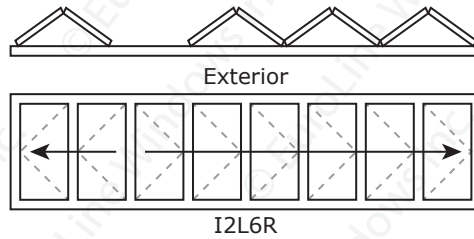

# FOLDING DOOR CONFIGURATIONS

Panels fold to INTERIOR - As seen from EXTERIOR

**6  
P  
A  
N  
E  
L**

	Min. W	Max. Width at given Height		
	Any H	47"-107"	108"-113"	114"-119"
6-panel	185"	257"	243"	231"

# FOLDING DOOR CONFIGURATIONS

Panels fold to INTERIOR - As seen from EXTERIOR

7  
P  
A  
N  
E  
L

	Min. W	Max. Width at given Height		
	Any H	47"-107"	108"-113"	114"-119"
7-panel	215"	299"	283"	269"

## FOLDING DOOR CONFIGURATIONS

Panels fold to INTERIOR - As seen from EXTERIOR

8  
P  
A  
N  
E  
L

	Min. W	Max. Width at given Height		
	Any H	47"-107"	108"-113"	114"-119"
8-panel	245"	341"	323"	307"