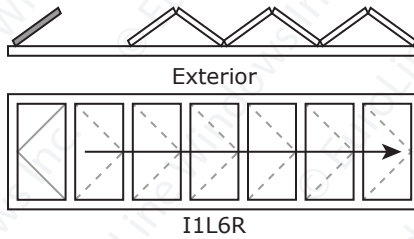

# FOLDING DOOR CONFIGURATIONS

Panels fold to INTERIOR - As seen from EXTERIOR

4  
P  
A  
N  
E  
L

5  
P  
A  
N  
E  
L

	Min. W	Max. Width at given Height		
	Any H	47"-107"	108"-113"	114"-119"
4-panel	125"	173"	163"	155"
5-panel	155"	215"	203"	191"

# FOLDING DOOR CONFIGURATIONS

Panels fold to INTERIOR - As seen from EXTERIOR

**6  
P  
A  
N  
E  
L**

	Min. W	Max. Width at given Height		
	Any H	47"-107"	108"-113"	114"-119"
6-panel	185"	257"	243"	231"

# FOLDING DOOR CONFIGURATIONS

Panels fold to INTERIOR - As seen from EXTERIOR

7  
P  
A  
N  
E  
L

	Min. W	Max. Width at given Height		
	Any H	47"-107"	108"-113"	114"-119"
7-panel	215"	299"	283"	269"