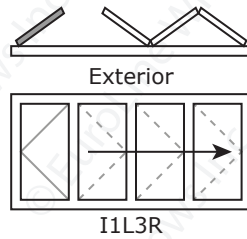

# FOLDING DOOR CONFIGURATIONS

Panels fold to INTERIOR - As seen from EXTERIOR

- ▧ or ▨ indicates active Atlanta QuickLatch handle set with keylock  
Other configurations have VivoShort handles on interior only; doors cannot be accessed from exterior  
For exterior locking and access options on non-QL configurations, consult your sales representative
- Maximum 7 panels stacking one way
- Frames over 20' wide will have connections
- Sizes are heel sizes; add 1" to width and height for RO dimensions

1  
P  
A  
N  
E  
L

2  
P  
A  
N  
E  
L

3  
P  
A  
N  
E  
L

	Min. W	Max. Width at given Height		
	Any H	47"-107"	108"-113"	114"-119"
1-panel	35"	47"	43"	41"
2-panel	65"	89"	83"	79"
3-panel	95"	131"	123"	119"

# FOLDING DOOR CONFIGURATIONS

Panels fold to INTERIOR - As seen from EXTERIOR

4  
P  
A  
N  
E  
L

5  
P  
A  
N  
E  
L

	Min. W	Max. Width at given Height		
	Any H	47"-107"	108"-113"	114"-119"
4-panel	125"	173"	163"	155"
5-panel	155"	215"	203"	191"