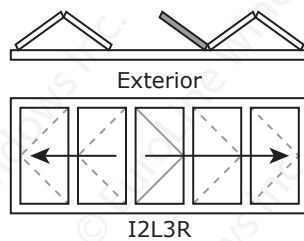

# FOLDING DOOR CONFIGURATIONS

Panels fold to INTERIOR - As seen from EXTERIOR

- ▧ or ▨ indicates active Atlanta QuickLatch handle set with keylock  
Other configurations have VivoShort handles on interior only; doors cannot be accessed from exterior  
For exterior locking and access options on non-QL configurations, consult your sales representative
- Maximum 7 panels stacking one way
- Frames over 20' wide will have connections
- Sizes are heel sizes; add 1" to width and height for RO dimensions

1  
P  
A  
N  
E  
L

2  
P  
A  
N  
E  
L

3  
P  
A  
N  
E  
L

	Min. W	Max. Width at given Height		
	Any H	47"-107"	108"-113"	114"-119"
1-panel	35"	47"	43"	41"
2-panel	65"	89"	83"	79"
3-panel	95"	131"	123"	119"

# FOLDING DOOR CONFIGURATIONS

Panels fold to INTERIOR - As seen from EXTERIOR

4  
P  
A  
N  
E  
L

5  
P  
A  
N  
E  
L

	Min. W	Max. Width at given Height		
	Any H	47"-107"	108"-113"	114"-119"
4-panel	125"	173"	163"	155"
5-panel	155"	215"	203"	191"