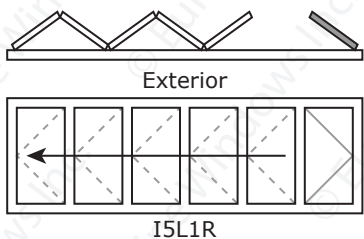

# FOLDING DOOR CONFIGURATIONS

Panels fold to INTERIOR - As seen from EXTERIOR

4  
P  
A  
N  
E  
L

5  
P  
A  
N  
E  
L

	Min. W	Max. Width at given Height		
	Any H	47"-107"	108"-113"	114"-119"
4-panel	125"	173"	163"	155"
5-panel	155"	215"	203"	191"

# FOLDING DOOR CONFIGURATIONS

Panels fold to INTERIOR - As seen from EXTERIOR

**6  
P  
A  
N  
E  
L**

	Min. W	Max. Width at given Height		
	Any H	47"-107"	108"-113"	114"-119"
6-panel	185"	257"	243"	231"