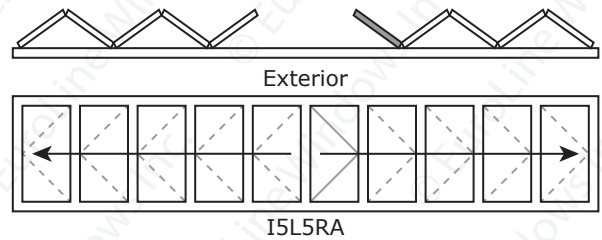

I6L3R

Exterior

I3L6R

Exterior

I5L4R

Exterior

I4L5R

	Min. W	Max. Width at given Height		
	Any H	47"-107"	108"-113"	114"-119"
9-panel	275"	383"	363"	343"

# FOLDING DOOR CONFIGURATIONS

Panels fold to INTERIOR - As seen from EXTERIOR

10  
P  
A  
N  
E  
L

	Min. W	Max. Width at given Height		
	Any H	47"-107"	108"-113"	114"-119"
10-panel	305"	425"	403"	383"

**EuroLine  
Windows INC.**