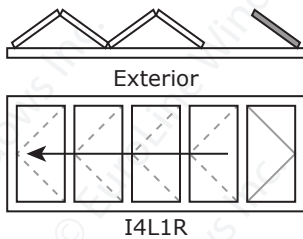

# FOLDING DOOR CONFIGURATIONS

Panels fold to INTERIOR - As seen from EXTERIOR

- ▧ or ▨ indicates active Atlanta QuickLatch handle set with keylock  
Other configurations have VivoShort handles on interior only; doors cannot be accessed from exterior  
For exterior locking and access options on non-QL configurations, consult your sales representative
- Maximum 7 panels stacking one way
- Frames over 20' wide will have connections
- Sizes are heel sizes; add 1" to width and height for RO dimensions

1  
P  
A  
N  
E  
L

2  
P  
A  
N  
E  
L

3  
P  
A  
N  
E  
L

	Min. W	Max. Width at given Height		
	Any H	47"-107"	108"-113"	114"-119"
1-panel	35"	47"	43"	41"
2-panel	65"	89"	83"	79"
3-panel	95"	131"	123"	119"

# FOLDING DOOR CONFIGURATIONS

Panels fold to INTERIOR - As seen from EXTERIOR

4  
P  
A  
N  
E  
L

5  
P  
A  
N  
E  
L

	Min. W	Max. Width at given Height		
	Any H	47"-107"	108"-113"	114"-119"
4-panel	125"	173"	163"	155"
5-panel	155"	215"	203"	191"