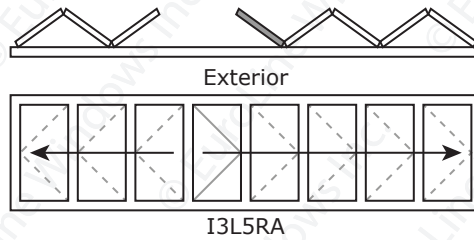

# FOLDING DOOR CONFIGURATIONS

Panels fold to INTERIOR - As seen from EXTERIOR

**6  
P  
A  
N  
E  
L**

	Min. W	Max. Width at given Height		
	Any H	47"-107"	108"-113"	114"-119"
6-panel	185"	257"	243"	231"

# FOLDING DOOR CONFIGURATIONS

Panels fold to INTERIOR - As seen from EXTERIOR

7  
P  
A  
N  
E  
L

	Min. W	Max. Width at given Height		
	Any H	47"-107"	108"-113"	114"-119"
7-panel	215"	299"	283"	269"

## FOLDING DOOR CONFIGURATIONS

Panels fold to INTERIOR - As seen from EXTERIOR

8  
P  
A  
N  
E  
L

	Min. W	Max. Width at given Height		
	Any H	47"-107"	108"-113"	114"-119"
8-panel	245"	341"	323"	307"