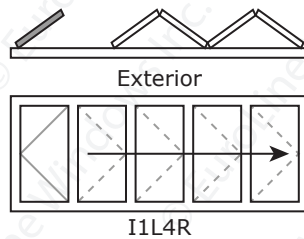

1  
P  
A  
N  
E  
L

2  
P  
A  
N  
E  
L

3  
P  
A  
N  
E  
L

	Min. W	Max. Width at given Height		
	Any H	47"-107"	108"-113"	114"-119"
1-panel	35"	47"	43"	41"
2-panel	65"	89"	83"	79"
3-panel	95"	131"	123"	119"

# FOLDING DOOR CONFIGURATIONS

Panels fold to INTERIOR - As seen from EXTERIOR

4  
P  
A  
N  
E  
L

5  
P  
A  
N  
E  
L

	Min. W	Max. Width at given Height		
	Any H	47"-107"	108"-113"	114"-119"
4-panel	125"	173"	163"	155"
5-panel	155"	215"	203"	191"