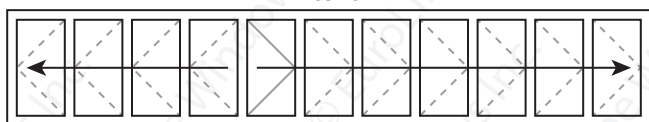

**EuroLine
Windows INC.**

FOLDING DOOR CONFIGURATIONS

Panels fold to INTERIOR - As seen from EXTERIOR

11
P
A
N
E
L

I4L7R

	Min. W	Max. Width at given Height		
	Any H	47"-107"	108"-113"	114"-119"
11-panel	335"	467"	443"	419"