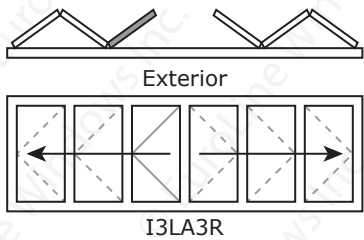

1  
P  
A  
N  
E  
L

2  
P  
A  
N  
E  
L

3  
P  
A  
N  
E  
L

	Min. W	Max. Width at given Height		
	Any H	47"-107"	108"-113"	114"-119"
1-panel	35"	47"	43"	41"
2-panel	65"	89"	83"	79"
3-panel	95"	131"	123"	119"

# FOLDING DOOR CONFIGURATIONS

Panels fold to INTERIOR - As seen from EXTERIOR

4  
P  
A  
N  
E  
L

5  
P  
A  
N  
E  
L

	Min. W	Max. Width at given Height		
	Any H	47"-107"	108"-113"	114"-119"
4-panel	125"	173"	163"	155"
5-panel	155"	215"	203"	191"

# FOLDING DOOR CONFIGURATIONS

Panels fold to INTERIOR - As seen from EXTERIOR

**6  
P  
A  
N  
E  
L**

	Min. W	Max. Width at given Height		
	Any H	47"-107"	108"-113"	114"-119"
6-panel	185"	257"	243"	231"