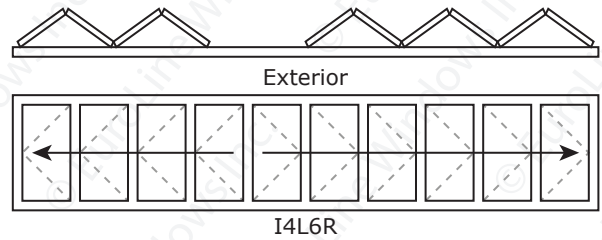

I6L3R

Exterior

I3L6R

Exterior

I5L4R

Exterior

I4L5R

	Min. W	Max. Width at given Height		
	Any H	47"-107"	108"-113"	114"-119"
9-panel	275"	383"	363"	343"

# FOLDING DOOR CONFIGURATIONS

Panels fold to INTERIOR - As seen from EXTERIOR

10  
P  
A  
N  
E  
L

	Min. W	Max. Width at given Height		
	Any H	47"-107"	108"-113"	114"-119"
10-panel	305"	425"	403"	383"

**EuroLine  
Windows INC.**