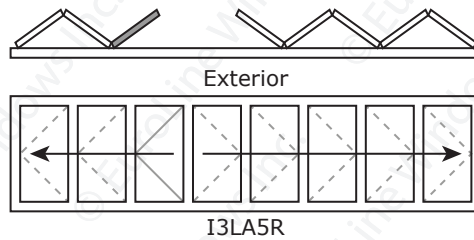

# FOLDING DOOR CONFIGURATIONS

Panels fold to INTERIOR - As seen from EXTERIOR

**6  
P  
A  
N  
E  
L**

	Min. W	Max. Width at given Height		
	Any H	47"-107"	108"-113"	114"-119"
6-panel	185"	257"	243"	231"

# FOLDING DOOR CONFIGURATIONS

Panels fold to INTERIOR - As seen from EXTERIOR

7  
P  
A  
N  
E  
L

	Min. W	Max. Width at given Height		
	Any H	47"-107"	108"-113"	114"-119"
7-panel	215"	299"	283"	269"

## FOLDING DOOR CONFIGURATIONS

Panels fold to INTERIOR - As seen from EXTERIOR

8  
P  
A  
N  
E  
L

	Min. W	Max. Width at given Height		
	Any H	47"-107"	108"-113"	114"-119"
8-panel	245"	341"	323"	307"