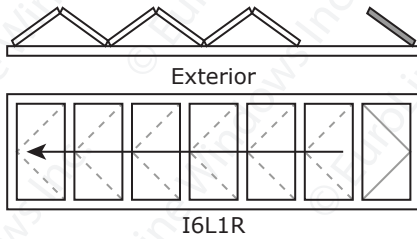

# FOLDING DOOR CONFIGURATIONS

Panels fold to INTERIOR - As seen from EXTERIOR

4  
P  
A  
N  
E  
L

5  
P  
A  
N  
E  
L

	Min. W	Max. Width at given Height		
	Any H	47"-107"	108"-113"	114"-119"
4-panel	125"	173"	163"	155"
5-panel	155"	215"	203"	191"

# FOLDING DOOR CONFIGURATIONS

Panels fold to INTERIOR - As seen from EXTERIOR

**6  
P  
A  
N  
E  
L**

	Min. W	Max. Width at given Height		
	Any H	47"-107"	108"-113"	114"-119"
6-panel	185"	257"	243"	231"

# FOLDING DOOR CONFIGURATIONS

Panels fold to INTERIOR - As seen from EXTERIOR

7  
P  
A  
N  
E  
L

	Min. W	Max. Width at given Height		
	Any H	47"-107"	108"-113"	114"-119"
7-panel	215"	299"	283"	269"