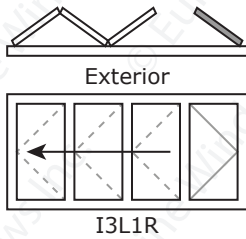

# FOLDING DOOR CONFIGURATIONS

Panels fold to INTERIOR - As seen from EXTERIOR

- ▧ or ▨ indicates active Atlanta QuickLatch handle set with keylock  
Other configurations have VivoShort handles on interior only; doors cannot be accessed from exterior  
For exterior locking and access options on non-QL configurations, consult your sales representative
- Maximum 7 panels stacking one way
- Frames over 20' wide will have connections
- Sizes are heel sizes; add 1" to width and height for RO dimensions

1  
P  
A  
N  
E  
L

2  
P  
A  
N  
E  
L

3  
P  
A  
N  
E  
L

	Min. W	Max. Width at given Height		
	Any H	47"-107"	108"-113"	114"-119"
1-panel	35"	47"	43"	41"
2-panel	65"	89"	83"	79"
3-panel	95"	131"	123"	119"

# FOLDING DOOR CONFIGURATIONS

Panels fold to INTERIOR - As seen from EXTERIOR

4  
P  
A  
N  
E  
L

5  
P  
A  
N  
E  
L

	Min. W	Max. Width at given Height		
	Any H	47"-107"	108"-113"	114"-119"
4-panel	125"	173"	163"	155"
5-panel	155"	215"	203"	191"