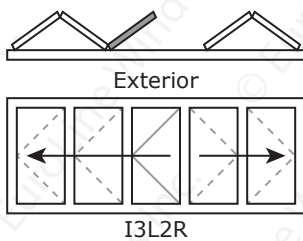

# FOLDING DOOR CONFIGURATIONS

Panels fold to INTERIOR - As seen from EXTERIOR

- ▧ or ▨ indicates active Atlanta QuickLatch handle set with keylock  
Other configurations have VivoShort handles on interior only; doors cannot be accessed from exterior  
For exterior locking and access options on non-QL configurations, consult your sales representative
- Maximum 7 panels stacking one way
- Frames over 20' wide will have connections
- Sizes are heel sizes; add 1" to width and height for RO dimensions

1  
P  
A  
N  
E  
L

2  
P  
A  
N  
E  
L

3  
P  
A  
N  
E  
L

	Min. W	Max. Width at given Height		
	Any H	47"-107"	108"-113"	114"-119"
1-panel	35"	47"	43"	41"
2-panel	65"	89"	83"	79"
3-panel	95"	131"	123"	119"

# FOLDING DOOR CONFIGURATIONS

Panels fold to INTERIOR - As seen from EXTERIOR

4  
P  
A  
N  
E  
L

5  
P  
A  
N  
E  
L

	Min. W	Max. Width at given Height		
	Any H	47"-107"	108"-113"	114"-119"
4-panel	125"	173"	163"	155"
5-panel	155"	215"	203"	191"