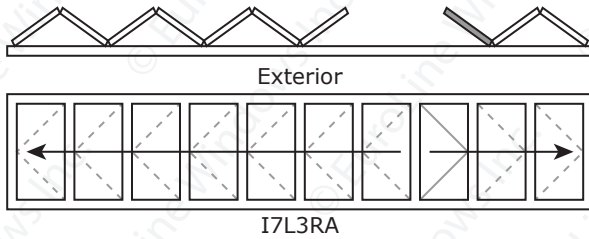

I6L3R

Exterior

I3L6R

Exterior

I5L4R

Exterior

I4L5R

	Min. W	Max. Width at given Height		
	Any H	47"-107"	108"-113"	114"-119"
9-panel	275"	383"	363"	343"

# FOLDING DOOR CONFIGURATIONS

Panels fold to INTERIOR - As seen from EXTERIOR

10  
P  
A  
N  
E  
L

	Min. W	Max. Width at given Height		
	Any H	47"-107"	108"-113"	114"-119"
10-panel	305"	425"	403"	383"

**EuroLine  
Windows INC.**