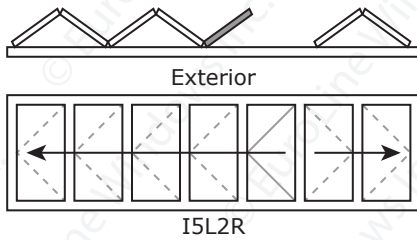

# FOLDING DOOR CONFIGURATIONS

Panels fold to INTERIOR - As seen from EXTERIOR

**6  
P  
A  
N  
E  
L**

	Min. W	Max. Width at given Height		
	Any H	47"-107"	108"-113"	114"-119"
6-panel	185"	257"	243"	231"

# FOLDING DOOR CONFIGURATIONS

Panels fold to INTERIOR - As seen from EXTERIOR

7  
P  
A  
N  
E  
L

	Min. W	Max. Width at given Height		
	Any H	47"-107"	108"-113"	114"-119"
7-panel	215"	299"	283"	269"