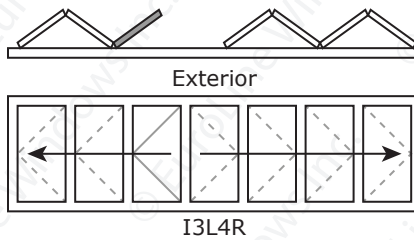

# FOLDING DOOR CONFIGURATIONS

Panels fold to INTERIOR - As seen from EXTERIOR

4  
P  
A  
N  
E  
L

5  
P  
A  
N  
E  
L

	Min. W	Max. Width at given Height		
	Any H	47"-107"	108"-113"	114"-119"
4-panel	125"	173"	163"	155"
5-panel	155"	215"	203"	191"

# FOLDING DOOR CONFIGURATIONS

Panels fold to INTERIOR - As seen from EXTERIOR

**6  
P  
A  
N  
E  
L**

	Min. W	Max. Width at given Height		
	Any H	47"-107"	108"-113"	114"-119"
6-panel	185"	257"	243"	231"

# FOLDING DOOR CONFIGURATIONS

Panels fold to INTERIOR - As seen from EXTERIOR

7  
P  
A  
N  
E  
L

	Min. W	Max. Width at given Height		
	Any H	47"-107"	108"-113"	114"-119"
7-panel	215"	299"	283"	269"