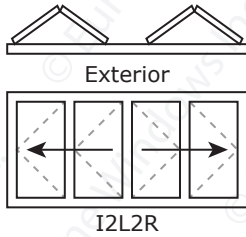

# FOLDING DOOR CONFIGURATIONS

Panels fold to INTERIOR - As seen from EXTERIOR

- ▧ or ▨ indicates active Atlanta QuickLatch handle set with keylock  
Other configurations have VivoShort handles on interior only; doors cannot be accessed from exterior  
For exterior locking and access options on non-QL configurations, consult your sales representative
- Maximum 7 panels stacking one way
- Frames over 20' wide will have connections
- Sizes are heel sizes; add 1" to width and height for RO dimensions

1  
P  
A  
N  
E  
L

2  
P  
A  
N  
E  
L

3  
P  
A  
N  
E  
L

	Min. W	Max. Width at given Height		
	Any H	47"-107"	108"-113"	114"-119"
1-panel	35"	47"	43"	41"
2-panel	65"	89"	83"	79"
3-panel	95"	131"	123"	119"

# FOLDING DOOR CONFIGURATIONS

Panels fold to INTERIOR - As seen from EXTERIOR

4  
P  
A  
N  
E  
L

5  
P  
A  
N  
E  
L

	Min. W	Max. Width at given Height		
	Any H	47"-107"	108"-113"	114"-119"
4-panel	125"	173"	163"	155"
5-panel	155"	215"	203"	191"