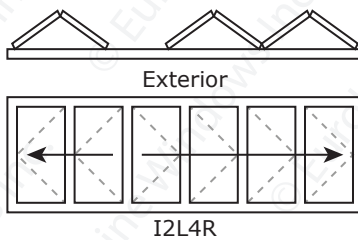

# FOLDING DOOR CONFIGURATIONS

Panels fold to INTERIOR - As seen from EXTERIOR

4  
P  
A  
N  
E  
L

5  
P  
A  
N  
E  
L

	Min. W	Max. Width at given Height		
	Any H	47"-107"	108"-113"	114"-119"
4-panel	125"	173"	163"	155"
5-panel	155"	215"	203"	191"

# FOLDING DOOR CONFIGURATIONS

Panels fold to INTERIOR - As seen from EXTERIOR

**6  
P  
A  
N  
E  
L**

	Min. W	Max. Width at given Height		
	Any H	47"-107"	108"-113"	114"-119"
6-panel	185"	257"	243"	231"