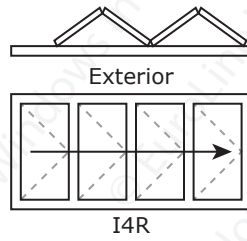

# FOLDING DOOR CONFIGURATIONS

Panels fold to INTERIOR - As seen from EXTERIOR

- ▧ or ▨ indicates active Atlanta QuickLatch handle set with keylock  
Other configurations have VivoShort handles on interior only; doors cannot be accessed from exterior  
For exterior locking and access options on non-QL configurations, consult your sales representative
- Maximum 7 panels stacking one way
- Frames over 20' wide will have connections
- Sizes are heel sizes; add 1" to width and height for RO dimensions

1  
P  
A  
N  
E  
L

2  
P  
A  
N  
E  
L

3  
P  
A  
N  
E  
L

	Min. W	Max. Width at given Height		
	Any H	47"-107"	108"-113"	114"-119"
1-panel	35"	47"	43"	41"
2-panel	65"	89"	83"	79"
3-panel	95"	131"	123"	119"

# FOLDING DOOR CONFIGURATIONS

Panels fold to INTERIOR - As seen from EXTERIOR

4  
P  
A  
N  
E  
L

5  
P  
A  
N  
E  
L

	Min. W	Max. Width at given Height		
	Any H	47"-107"	108"-113"	114"-119"
4-panel	125"	173"	163"	155"
5-panel	155"	215"	203"	191"