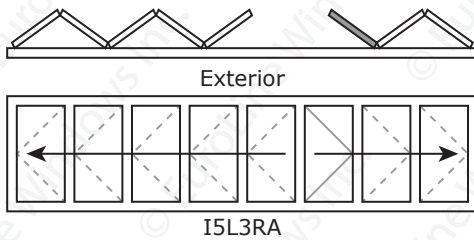

# FOLDING DOOR CONFIGURATIONS

Panels fold to INTERIOR - As seen from EXTERIOR

**6  
P  
A  
N  
E  
L**

	Min. W	Max. Width at given Height		
	Any H	47"-107"	108"-113"	114"-119"
6-panel	185"	257"	243"	231"

# FOLDING DOOR CONFIGURATIONS

Panels fold to INTERIOR - As seen from EXTERIOR

7  
P  
A  
N  
E  
L

	Min. W	Max. Width at given Height		
	Any H	47"-107"	108"-113"	114"-119"
7-panel	215"	299"	283"	269"

## FOLDING DOOR CONFIGURATIONS

Panels fold to INTERIOR - As seen from EXTERIOR

8  
P  
A  
N  
E  
L

	Min. W	Max. Width at given Height		
	Any H	47"-107"	108"-113"	114"-119"
8-panel	245"	341"	323"	307"