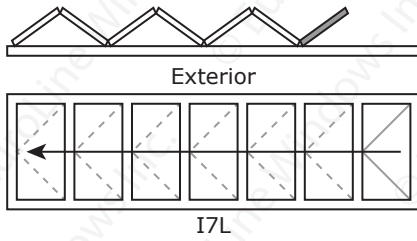

# FOLDING DOOR CONFIGURATIONS

Panels fold to INTERIOR - As seen from EXTERIOR

**6  
P  
A  
N  
E  
L**

	Min. W	Max. Width at given Height		
	Any H	47"-107"	108"-113"	114"-119"
6-panel	185"	257"	243"	231"

# FOLDING DOOR CONFIGURATIONS

Panels fold to INTERIOR - As seen from EXTERIOR

7  
P  
A  
N  
E  
L

	Min. W	Max. Width at given Height		
	Any H	47"-107"	108"-113"	114"-119"
7-panel	215"	299"	283"	269"