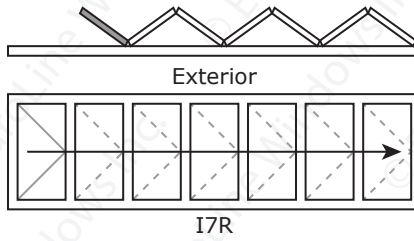

# FOLDING DOOR CONFIGURATIONS

Panels fold to INTERIOR - As seen from EXTERIOR

**6  
P  
A  
N  
E  
L**

	Min. W	Max. Width at given Height		
	Any H	47"-107"	108"-113"	114"-119"
6-panel	185"	257"	243"	231"

# FOLDING DOOR CONFIGURATIONS

Panels fold to INTERIOR - As seen from EXTERIOR

7  
P  
A  
N  
E  
L

	Min. W	Max. Width at given Height		
	Any H	47"-107"	108"-113"	114"-119"
7-panel	215"	299"	283"	269"