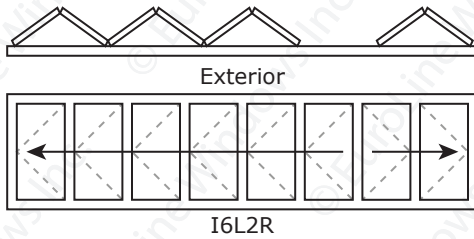

# FOLDING DOOR CONFIGURATIONS

Panels fold to INTERIOR - As seen from EXTERIOR

**6  
P  
A  
N  
E  
L**

	Min. W	Max. Width at given Height		
	Any H	47"-107"	108"-113"	114"-119"
6-panel	185"	257"	243"	231"

# FOLDING DOOR CONFIGURATIONS

Panels fold to INTERIOR - As seen from EXTERIOR

7  
P  
A  
N  
E  
L

	Min. W	Max. Width at given Height		
	Any H	47"-107"	108"-113"	114"-119"
7-panel	215"	299"	283"	269"

## FOLDING DOOR CONFIGURATIONS

Panels fold to INTERIOR - As seen from EXTERIOR

8  
P  
A  
N  
E  
L

	Min. W	Max. Width at given Height		
	Any H	47"-107"	108"-113"	114"-119"
8-panel	245"	341"	323"	307"