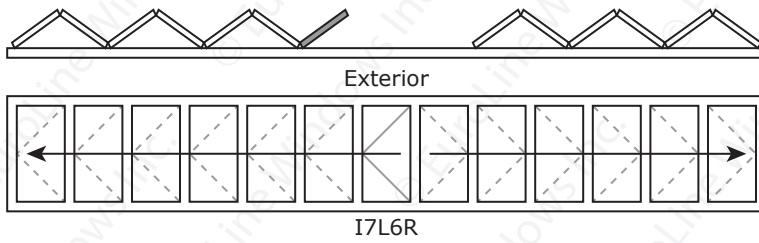

**EuroLine
Windows INC.**

FOLDING DOOR CONFIGURATIONS

Panels fold to INTERIOR - As seen from EXTERIOR

13
P
A
N
E
L

14
P
A
N
E
L