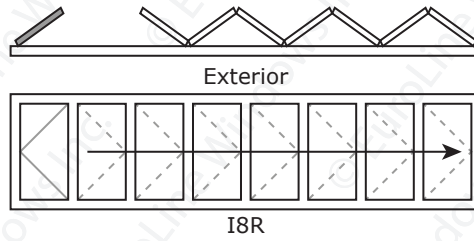

# FOLDING DOOR CONFIGURATIONS

Panels fold to INTERIOR - As seen from EXTERIOR

**6  
P  
A  
N  
E  
L**

	Min. W	Max. Width at given Height		
	Any H	47"-107"	108"-113"	114"-119"
6-panel	185"	257"	243"	231"

# FOLDING DOOR CONFIGURATIONS

Panels fold to INTERIOR - As seen from EXTERIOR

7  
P  
A  
N  
E  
L

	Min. W	Max. Width at given Height		
	Any H	47"-107"	108"-113"	114"-119"
7-panel	215"	299"	283"	269"

## FOLDING DOOR CONFIGURATIONS

Panels fold to INTERIOR - As seen from EXTERIOR

8  
P  
A  
N  
E  
L

	Min. W	Max. Width at given Height		
	Any H	47"-107"	108"-113"	114"-119"
8-panel	245"	341"	323"	307"