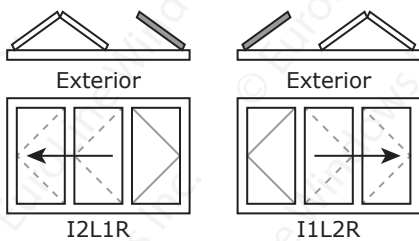

# FOLDING DOOR CONFIGURATIONS

Panels fold to INTERIOR - As seen from EXTERIOR

- ▧ or ▨ indicates active Atlanta QuickLatch handle set with keylock  
Other configurations have VivoShort handles on interior only; doors cannot be accessed from exterior  
For exterior locking and access options on non-QL configurations, consult your sales representative
- Maximum 7 panels stacking one way
- Frames over 20' wide will have connections
- Sizes are heel sizes; add 1" to width and height for RO dimensions

1  
P  
A  
N  
E  
L

2  
P  
A  
N  
E  
L

3  
P  
A  
N  
E  
L

	Min. W	Max. Width at given Height		
	Any H	47"-107"	108"-113"	114"-119"
1-panel	35"	47"	43"	41"
2-panel	65"	89"	83"	79"
3-panel	95"	131"	123"	119"