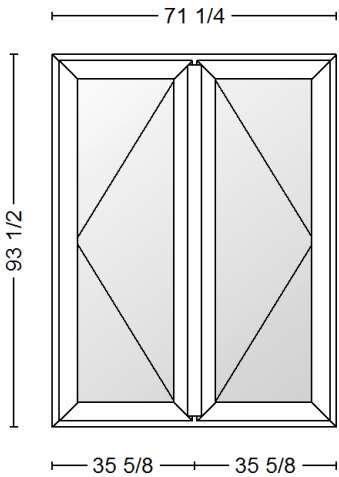

19	1	GoldenLine 4600 Series - Outswing Door Outer dimension: W: 71 1/4 x H: 93 1/2 inch Type: Roto Frank Hardware Division Dimension Color: Ext. Custom / Int. Custom 4mm E270 Temp /5/8" Argon / 4mm Clear Temp Field 1: Outswing Door Left Hinge Field 2: Outswing Door Right Hinge Passive Technical Options: Hinge Color: "Black", Snapped on Nail Flange, Around , Weight: "152.73 "kg, 0, J , N, Area: "46.26 "sqft, - WARNING: Check code compliance for clear opening width! NT RL INT/EXT ESC HNDL SET CHMPGNE ANOD Installed by Production, Qty:1 Key Alike Group 1 Qty:1 NT RL INT/EXT ESC HNDL SET BLACK PC Installed by Production, Qty:1 NT RL HNDL 43MM CHAMPAGNE , Qty:1 Champagne Keylock Set Standard Door Sill No Screen Order/Quotation Text: ORDER#519978 #9 WALNUSS KOLONIAL (COLONIAL WALNUT) EXT / BEIGE FOIL INT	4,003.70	4,003.70

View from Exterior