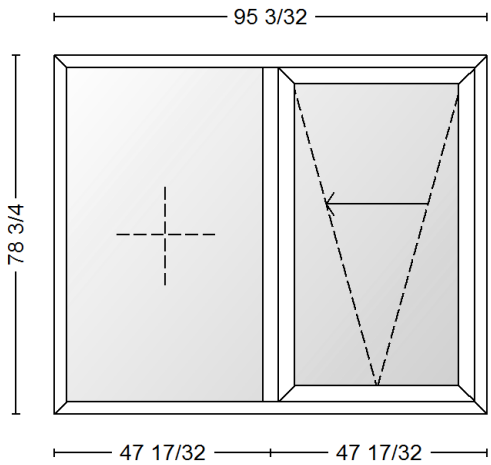

View from Exterior

Order/Quotation Text:  
ORDER#518821 #1  
NO GLASS SIDELITE

**\$2220**

8.1	1	<p><b>GoldenLine 4600 Series - Window</b>                      Outer dimension: W: 47 17/32 x H: 78 3/4 inch                      Type: Roto Frank Hardware                      Color: Ext: White / Int: White                      4mm E270 Temp /5/8" Argon / 4mm Clear Temp                      Picture Window                      Technical Options: Hinge Color: "White", Integral Nail Flange , Weight: "63.24 "kg, 0, J , N, Area: "26.00 "sqft, -</p>	813.15	
-----	---	--	--------	--

View from Exterior

Item	Qty	Description	unit price	Total
8.2	1	<p><b>GoldenLine 4600 Series - Sliding Doors</b>                      Outer dimension: W: 95 3/32 x H: 78 3/4 inch                      Type: Roto Frank Hardware                      Division Dimension                      Color: Ext: White / Int: White                      4mm E270 Temp /5/8" Argon / 4mm Clear Temp                      Field 1: Picture Door                      Field 2: Slide Before Tilt Left                      Technical Options: Hinge Color: "White", Integral Nail Flange                      , Weight: "145.93 "kg, 0, J , N, Area: "52.00 "sqft, -                      White Pull Handle 430/9 Installed by Production, Qty:1                      PATIO S RL HANDLE WHITE, 43mm , Qty:1                      Type 9 Static Mullion ,Installed by Production                      No Keylock Set                      No Screen</p>	3,510.13	