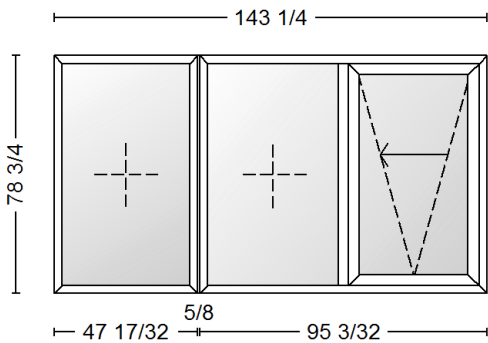

Item	Qty	Description	unit price	Total
7	1	<p><b>GoldenLine 4600 Series - Outswing Door</b>                      Outer dimension: W: 72 1/4 x H: 82 1/2 inch                      Type: Roto Frank Hardware                      Division Dimension                      Color: Ext: White / Int: White                      4mm E270 Temp / 7/8" Argon / 6mm .030 Clear Lami                      Field 1: Outswing Door Left Hinge                      Field 2: Outswing Door Right Hinge Passive                      Technical Options: Hinge Color: "White", Snapped on Nail Flange, Around , Weight: "146.91 "kg, 0, J , N, Area: "41.39 "sqft, -                      WARNING: Check code compliance for clear opening width!                      WARNING: Check code compliance for clear opening height!                      NT RL INT/EXT ESC HNDL SET WHITE PC Installed by                      Production, Qty:1                      NT RL HNDL 43MM WHITE PC , Qty:1                      White Thumbturn Set 300 S                      Low Door Sill                      No Screen</p>	2,926.40	2,926.40

View from Exterior

Order/Quotation Text:  
ORDER#519437 #2

**\$1465**

8	1	<p><b>GoldenLine 4600 Series - Muller Unit</b>                      Outer dimension: W: 143 1/4 x H: 78 3/4 inch                      Type: Roto Frank Hardware                      Division Dimension 95 13/32:47 27/32 inch                      Color: Ext: White / Int: White                      Technical Options: Hinge Color: "White", Integral Nail Flange , Weight: "209.17 "kg, 0, J , N, Area: "78.34 "sqft, -                      Coupling 16mm (Type 2) Series 4600 S</p>	4,440.38	4,440.38
---	---	--	----------	----------