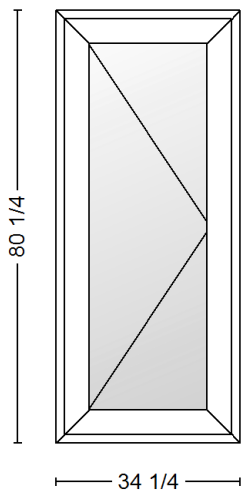

View from Exterior

10	1	GoldenLine 4600 Series - Outswing Door Outer dimension: W: 33 1/4 x H: 83 1/4 inch Type: Roto Frank Hardware Color: Ext: Dark Brown COOL / Int: White 4mm E270 Temp /5/8" Argon / 4mm Clear Temp Outswing Door Right Hinge Technical Options: Hinge Color: "Black", Snapped on Nail Flange, Around , Weight: "69.45 "kg, 0, J , N, Area: "19.22 "sqft, - WARNING: Check code compliance for clear opening width! WARNING: Check code compliance for clear opening height! NT RL HNDL 43MM WHITE PC , Qty:1 Black Pull Handle 430/9 Installed by Production, Qty:1 No Keylock Set Standard Door Sill	1,514.14	1,514.14

$760