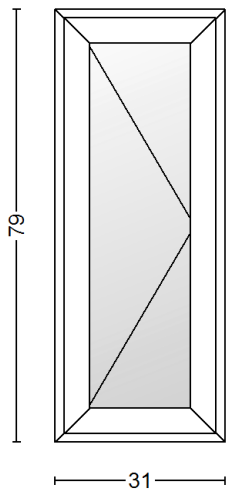

Item	Qty	Description	unit price	Total
20	1	GoldenLine 4600 Series - Outswing Door Outer dimension: W: 31 x H: 79 inch Type: Roto Frank Hardware Color: Ext. Custom / Int. White 4mm E270 Temp /5/8" Argon / 4mm Clear Temp Outswing Door Right Hinge Technical Options: Hinge Color: "Black", Snapped on Nail Flange, Around , Weight: "63.39 "kg, 0, J , N, Area: "17.01 "sqft, -, Y WARNING: Check code compliance for clear opening width! WARNING: Check code compliance for clear opening height! Key Alike Group 1 Qty:1 NT RL ESC HNDL SET BLACK EXT./WHITE INT. Installed by Production, Qty:1 Black ext. / White int. Keylock Set Standard Door Sill No Screen Order/Quotation Text: ORDER#520971 #36 DARK OAK EXTERIOR / WHITE INTERIOR	1,488.58	1,488.58

View from Exterior