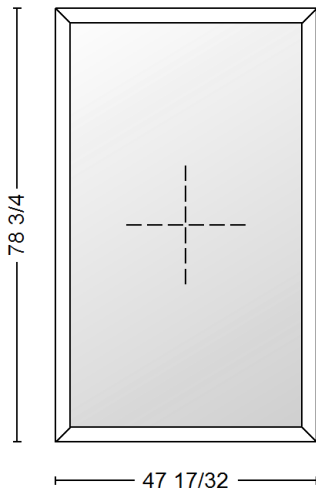

View from Exterior

Order/Quotation Text:  
ORDER#519437 #2

**\$1465**

8	1	<p><b>GoldenLine 4600 Series - Muller Unit</b>                      Outer dimension: W: 143 1/4 x H: 78 3/4 inch                      Type: Roto Frank Hardware                      Division Dimension 95 13/32:47 27/32 inch                      Color: Ext: White / Int: White                      Technical Options: Hinge Color: "White", Integral Nail Flange , Weight: "209.17 "kg, 0, J , N, Area: "78.34 "sqft, -                      Coupling 16mm (Type 2) Series 4600 S</p>	4,440.38	4,440.38
---	---	--	----------	----------

View from Exterior

Order/Quotation Text:  
ORDER#518821 #1  
NO GLASS SIDELITE

**\$2220**

8.1	1	<p><b>GoldenLine 4600 Series - Window</b>                      Outer dimension: W: 47 17/32 x H: 78 3/4 inch                      Type: Roto Frank Hardware                      Color: Ext: White / Int: White                      4mm E270 Temp /5/8" Argon / 4mm Clear Temp                      Picture Window                      Technical Options: Hinge Color: "White", Integral Nail Flange , Weight: "63.24 "kg, 0, J , N, Area: "26.00 "sqft, -</p>	813.15	
-----	---	--	--------	--