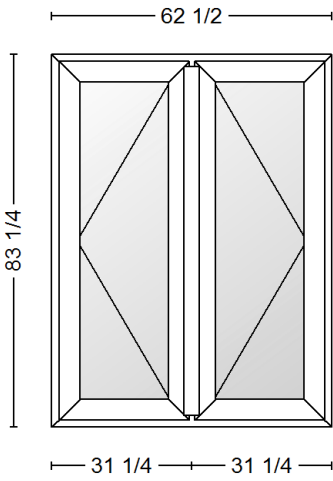

$1515

12	1	GoldenLine 4600 Series - Outswing Door Outer dimension: W: 62 1/2 x H: 83 1/4 inch Type: Roto Frank Hardware Division Dimension 31 1/4:31 1/4 inch Color: Ext. Custom / Int. White 4mm E270 Temp /5/8" Argon / 4mm Clear Temp Field 1: Outswing Door Left Hinge Field 2: Outswing Door Right Hinge Passive Technical Options: Hinge Color: "Black", Snapped on Nail Flange, Around , Weight: "126.25 "kg, 0, J , N, Area: "36.13 "sqft, - WARNING: Check code compliance for clear opening width! WARNING: Check code compliance for clear opening height! NT RL HNDL 43MM TITANIUM MATT , Qty:1 Black Pull Handle 430/9 Installed by Production, Qty:1 NT RL HNDL 43MM TITANIUM MATT , Qty:1 No Keylock Set Standard Door Sill No Screen Order/Quotation Text: ORDER#518327 #26 STAUFEREICHE TERRA (OAK TERRA) EXT / WHITE INT	2,821.24	~~2,821.24~~

View from Exterior