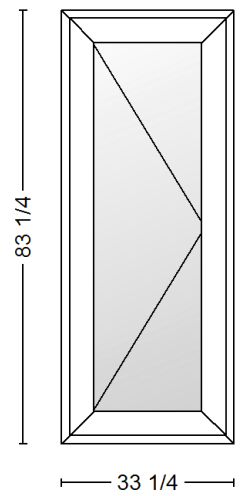

View from Exterior

Order/Quotation Text:
ORDER#515067 #19

Order/Quotation Text:
ORDER#520493 #22