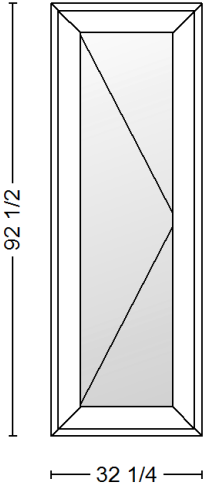

Item	Qty	Description	unit price	Total
18	1	GoldenLine 4600 Series - Outswing Door Outer dimension: W: 32 1/4 x H: 92 1/2 inch Type: Roto Frank Hardware Color: Ext. Custom / Int. Custom 4mm E270 Temp /5/8" Argon / 4mm Clear Temp Outswing Door Right Hinge Technical Options: Hinge Color: "Black", Snapped on Nail Flange, Around , Weight: "74.62 "kg, 0, J , N, Area: "20.72 "sqft, - WARNING: Check code compliance for clear opening width! NT RL HNDL 40MM BLACK PC , Qty:1 Black Pull Handle 430/9 Installed by Production, Qty:1 No Keylock Set Standard Door Sill Order/Quotation Text: ORDER#520207 #47 ANTHRAZITGRAU SFTN EXT & INT ON CLAY BODY RETRACTABLE SCREEN COLOR: BLACK	1,877.64	1,877.64

View from Exterior