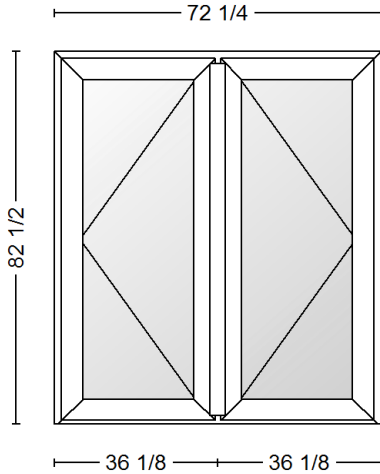

Item	Qty	Description	unit price	Total
7	1	GoldenLine 4600 Series - Outswing Door Outer dimension: W: 72 1/4 x H: 82 1/2 inch Type: Roto Frank Hardware Division Dimension Color: Ext: White / Int: White 4mm E270 Temp / 7/8" Argon / 6mm .030 Clear Lami Field 1: Outswing Door Left Hinge Field 2: Outswing Door Right Hinge Passive Technical Options: Hinge Color: "White", Snapped on Nail Flange, Around , Weight: "146.91 "kg, 0, J , N, Area: "41.39 "sqft, - WARNING: Check code compliance for clear opening width! WARNING: Check code compliance for clear opening height! NT RL INT/EXT ESC HNDL SET WHITE PC Installed by Production, Qty:1 NT RL HNDL 43MM WHITE PC , Qty:1 White Thumbturn Set 300 S Low Door Sill No Screen	2,926.40	2,926.40

View from Exterior