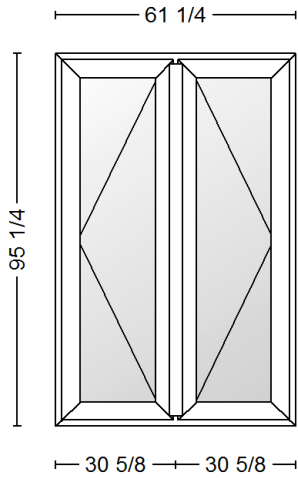

**\$760**

View from Exterior

Order/Quotation Text:  
 ORDER#515067 #19

Order/Quotation Text:  
 ORDER#520493 #22

Item	Qty	Description	unit price	Total
11	1	<p><b>GoldenLine 4600 Series - Outswing Door</b>                      Outer dimension: W: 61 1/4 x H: 95 1/4 inch                      Type: Roto Frank Hardware                      Division Dimension 30 5/8:30 5/8 inch                      Color: Ext: Dark Brown COOL / Int: White                      4mm E270 Temp /5/8" Argon / 4mm Clear Temp                      Field 1: Outswing Door Left Hinge                      Field 2: Outswing Door Right Hinge Passive                      Technical Options: Hinge Color: "Black", Snapped on Nail Flange, Around , Weight: "140.00 "kg, 0, J , N, Area: "40.51 "sqft, -                      WARNING: Check code compliance for clear opening width!                      NT RL HNDL 43MM WHITE PC , Qty:1                      Black Pull Handle 430/9 Installed by Production, Qty:1                      NT RL HNDL 43MM WHITE PC , Qty:1                      No Keylock Set                      Standard Door Sill                      No Screen                      Order/Quotation Text:                      ORDER#517280 #18</p>	3,027.38	<del>3,027.38</del>