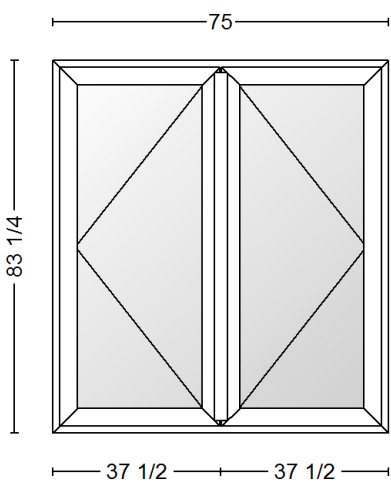

$745

21	1	Thermo+ 4700 Series - Outswing Door Outer dimension: W: 75 x H: 83 1/4 inch Type: Roto Frank Hardware Division Dimension Color: Ext. Custom / Int. Custom 4mm E270 Temp /5/8" Argon/ 4mmCl Ann/5/8" Arg/ 4mm E270 Temp Field 1: Outswing Door Left Hinge Passive Field 2: Outswing Door Right Hinge Technical Options: Hinge Color: "Black", Snapped on Nail Flange, Around , Weight: "125.12 "kg, 0, J , Foam inserts, N, Area: "43.36 "sqft, -, Y WARNING: Check code compliance for clear opening height! NT RL HNDL 40MM BLACK PC Installed by production, Qty:1 NT RL HNDL 40MM BLACK PC , Qty:1 Black Pull Handle 430/9 Installed by Production, Qty:1 No Keylock Set Standard Door Sill No Screen Order/Quotation Text: ORDER#521256 #9 CHARCOAL BLACK EXTERIOR / GOLDEN OAK INTERIOR ON A WHITE BASE	4,369.66	4,369.66

View from Exterior